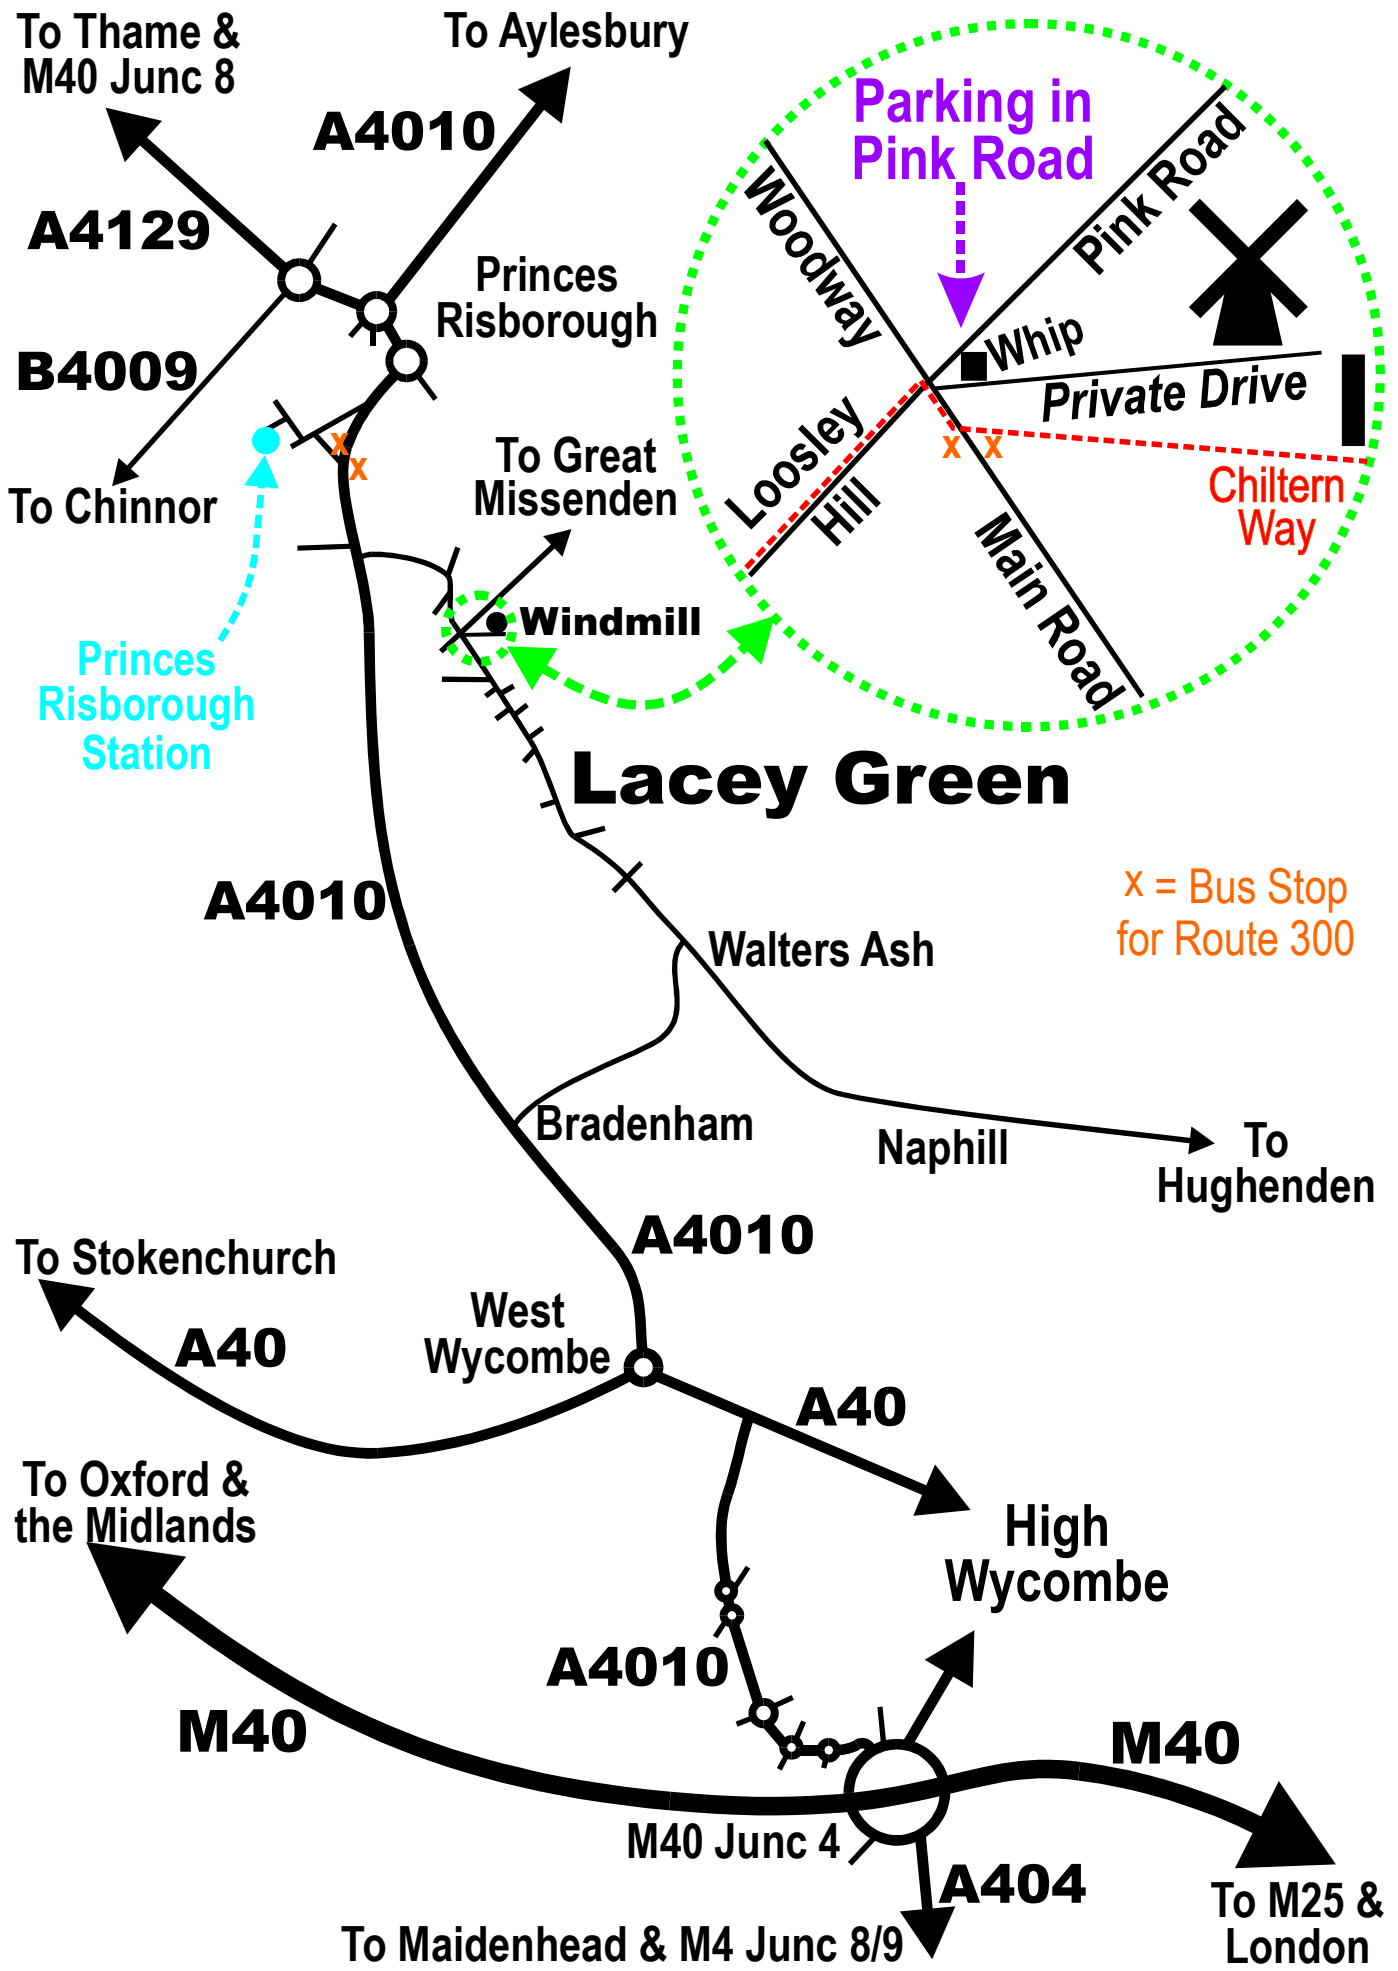

Map of Routes to Lacey Green Windmill

x = Bus Stop for Route 300